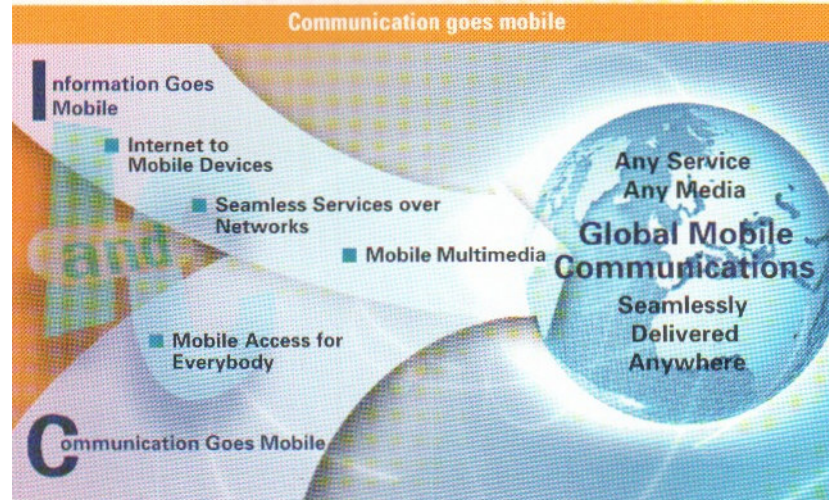

digital.life

PART III – TELECOM CASE STUDIES & UPCOMING TRENDS

digital.life

218 AGCR Enclave
Opp. Karkardoma Courts
Delhi 110092 | INDIA
Cell: +91-9811841782 | www.telecomtraining.in

On Demand
Programmes

SANJEEV GOEL