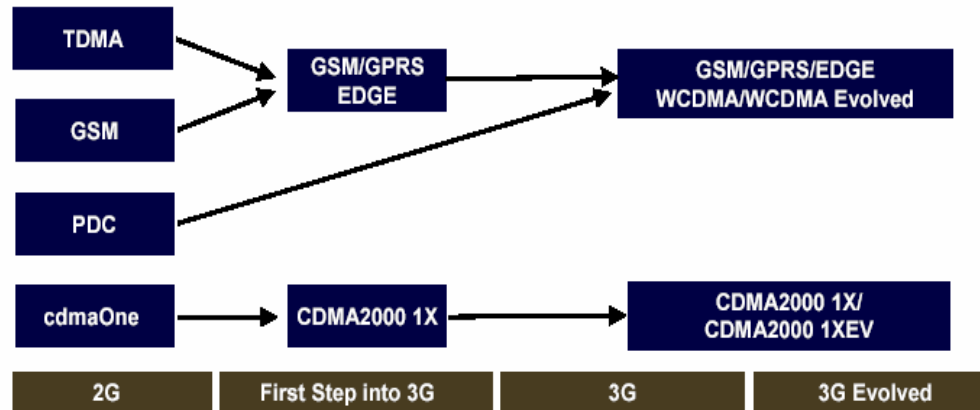

CCITT SS7 Signaling

- What is Out-of-Band Signaling?
- Signaling Network Architecture
- SS7 Link Types
- Basic Call- Setup Example
- Database Query Example
- Layer of the SS7 Protocol
- What Goes Over the Signaling Link?
- Addressing in the SS7 Network

digital.life

- Signal Unit Structure
- What are the Functions of the Different Signaling Units?
- SS7 Network Architecture
- Service Switching Points
- Signaling Transfer Points
- Service Control Points

SDH TELECOMMUNICATIONS (G.707)

- Synchronization of Digital Signals
- PDH vs SDH
- SDH Frame Structure (Virtual Container)
- SDH Overhead
- SDH Network Management
- Alarms, Defects & Anomalies & Performance Monitoring
- SDH Pointers
- SDH Multiplexing Process (container, virtual container, TU, TUG, AU, AUG, STM-N)
- SDH Tributary Multiplexing
- Automatic Protection Switching (APS)

SDH Network Elements

- Terminal Multiplexer
- Regenerator
- Add / Drop Multiplexer
- Digital Cross Connects (DCS)

WDM & DWDM Optical Infrastructure

digital.life

Wireless Infrastructures

2G - Global System for Mobile Communications (GSM)