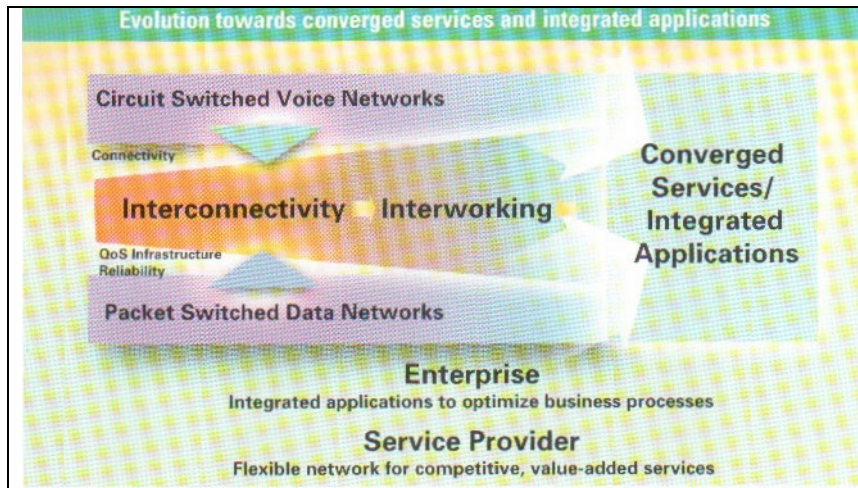

Next Generation Networks (NGN)

Circuit Switching vs Packet Switching

Overview of Signaling Protocols

H.323 / SIP / SIGTRAN

Overview of WiMAX

- Fixed broadband wireless access
- Capabilities of WiMAX
- IEEE 802.16 standards
- WiMAX Forum and WiMAX standards
- WiMAX trials and deployments
- WiMAX mobility, 802.16e

digital.life